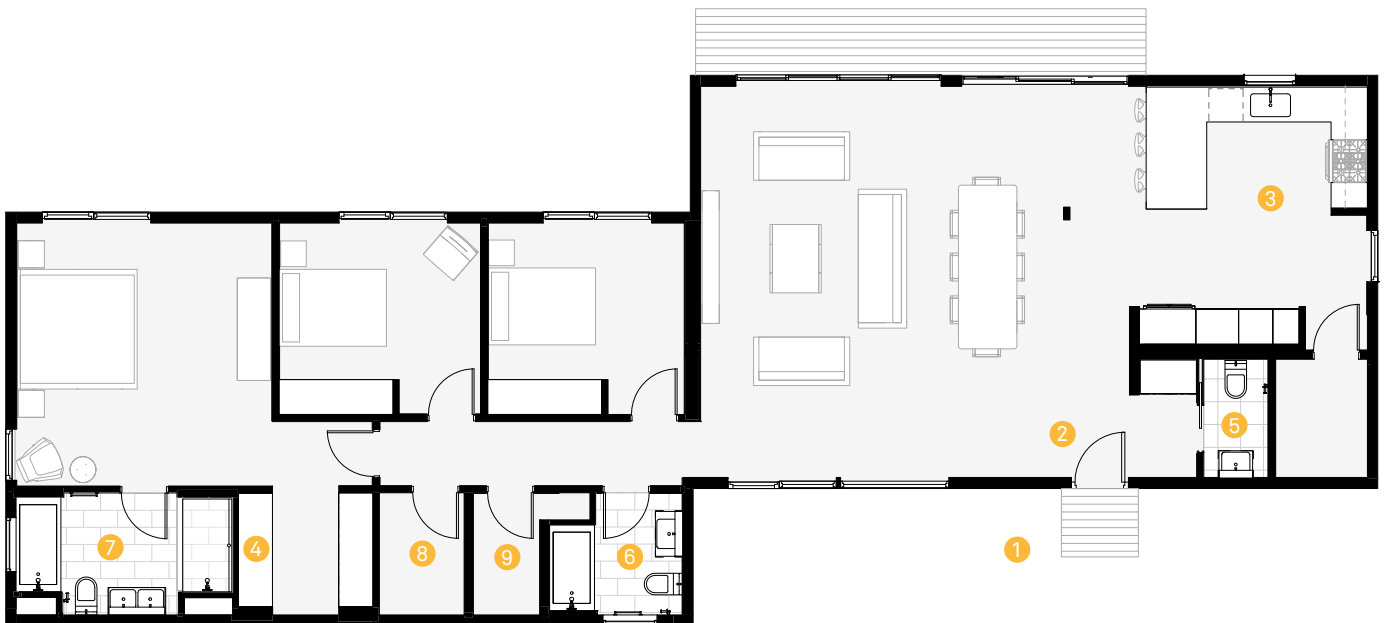

Connect 5

Fit Out

Floor Plan Legend

- 1 Exterior Finishes
- 2 Interior Finishes
- 3 Kitchen
- 4 Closets
- 5 Powder Room
- 6 Bathroom 01
- 7 Primary Bathroom
- 8 Laundry
- 9 Systems

* These specifications are shown for reference purposes only. Connect Homes reserves the right to make changes and substitutions to the standard specification list at any time.