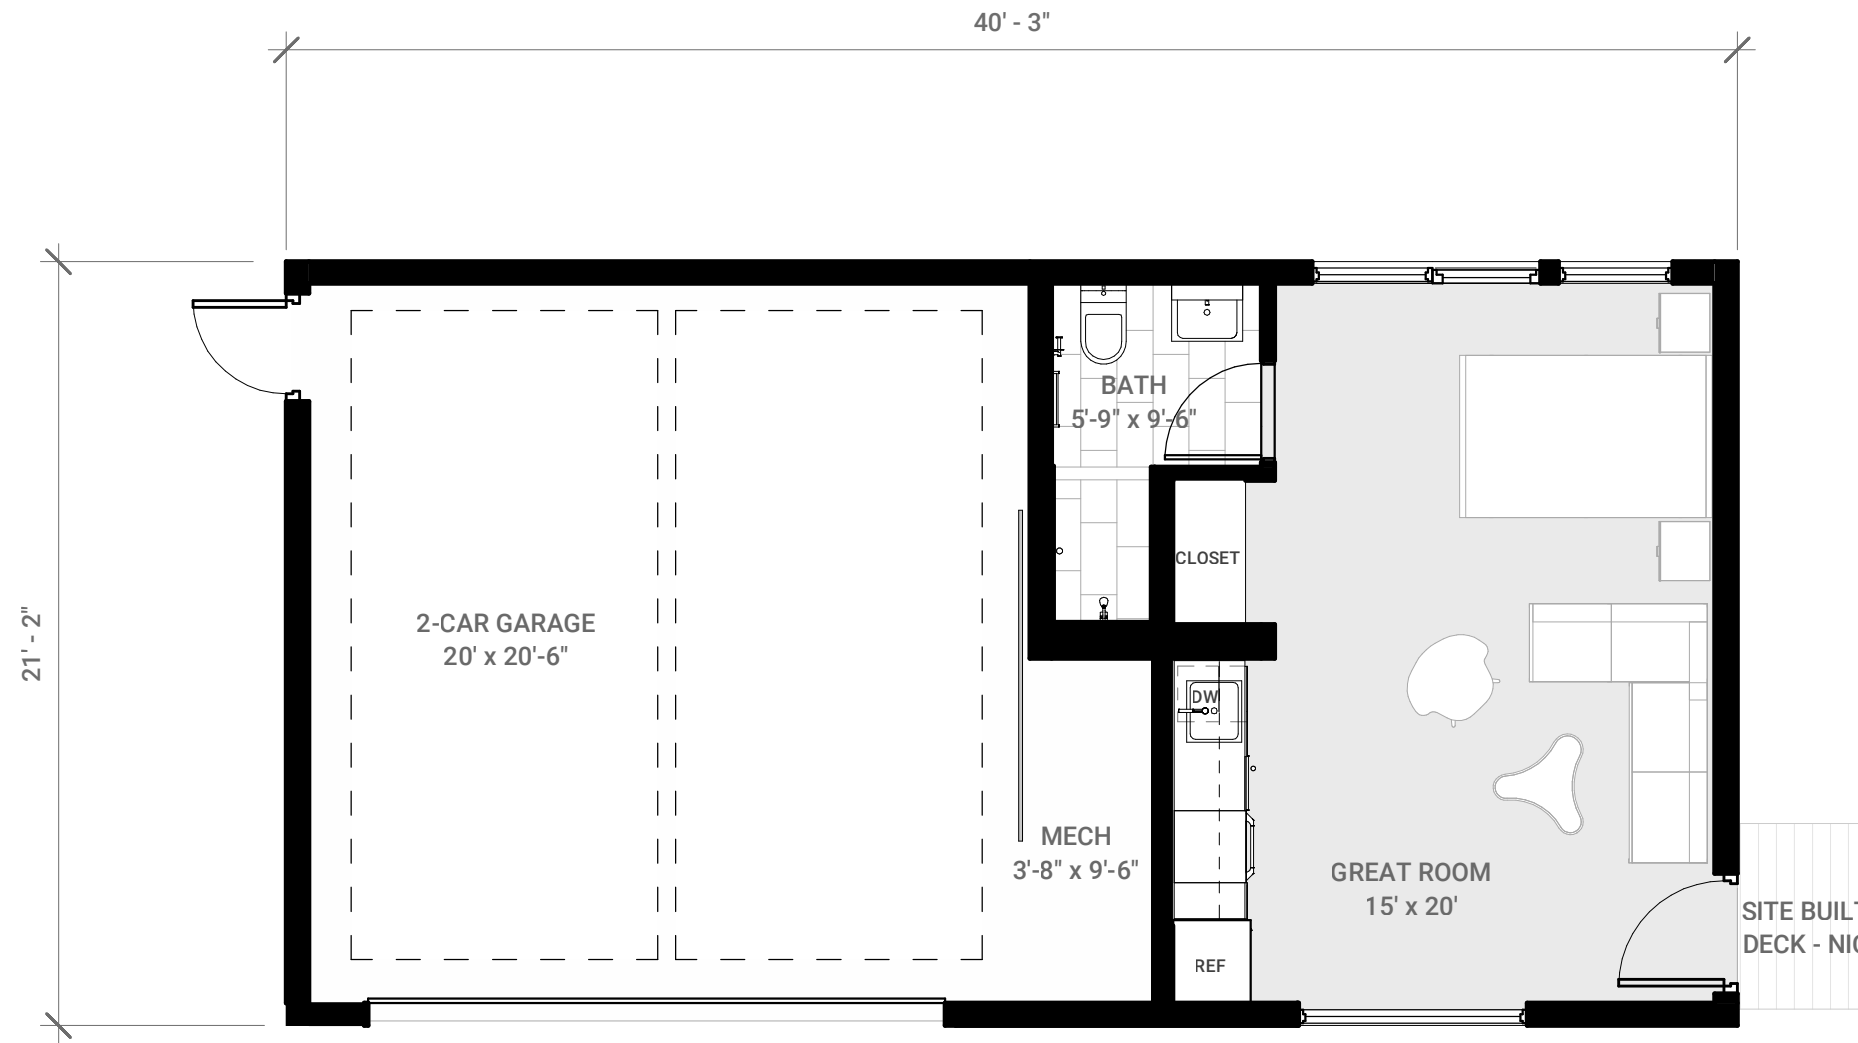

## Connect ADU + Carport

0 BED / 1 BATH / 840 SF TOTAL

This floor plan is shown for reference purposes only. Connect Homes reserves the right to make changes and substitutions to this standard floor plan at any time.

## Connect ADU + Garage

0 BED / 1 BATH / 840 SF TOTAL

This floor plan is shown for reference purposes only. Connect Homes reserves the right to make changes and substitutions to this standard floor plan at any time.